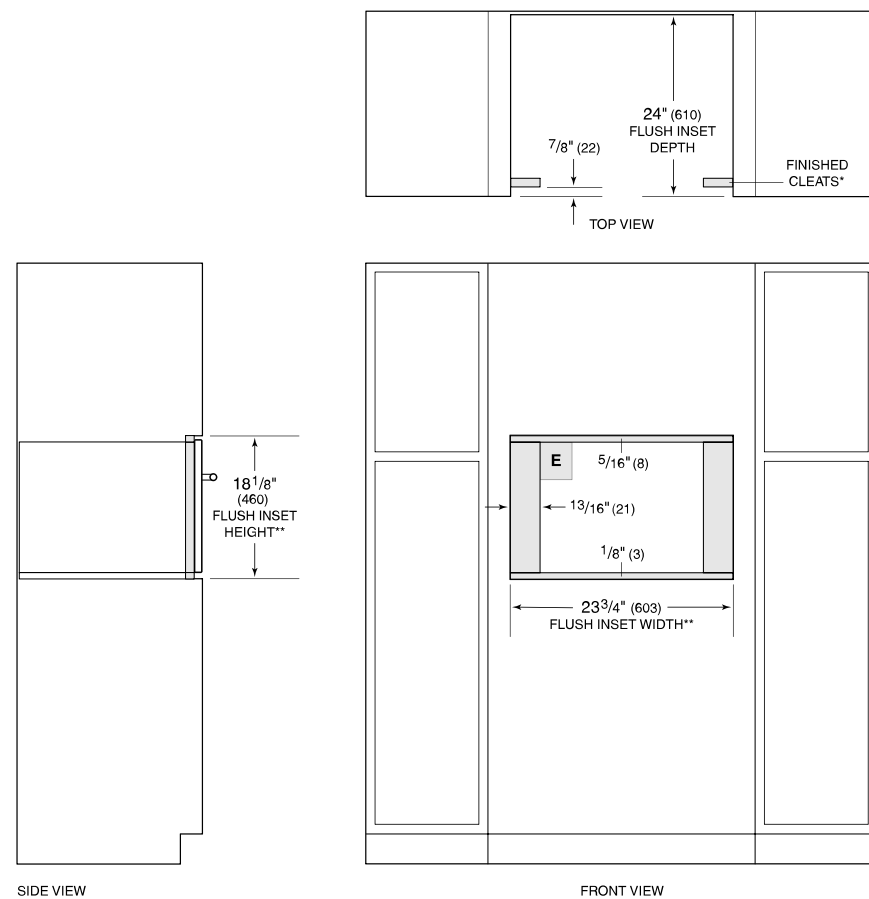

Provides more cooking power than a traditional microwave with the help of convection and grill

Fits a 33x23cm pan in the 46 L capacity, stainless-steel interior

Frees up counter space with efficient drop-down door design

Micro Bake and Micro Roast modes reduce or completely eliminate preheat times

Coordinates with other Wolf built-in ovens and appliances with various handle and trim options

PRODUCT-SPECIFICATIONS

model	ICBSPO24TE/S/TH
dimensions	597mmW x 454mmH x 546mmD
Capacity	46 L
Door Clearance	360mm
weight	36 kg
power-cord-length	1.8 Meters
receptacle	grounding-type (earthed), IEC inlet

NOTE: Dimensions in parenthesis are in millimeters unless otherwise specified

DIMENSIONS

FLUSH INSTALLATION

*Will be visible and should be finished to match cabinetry.
 **Dimension provides minimum reveals.