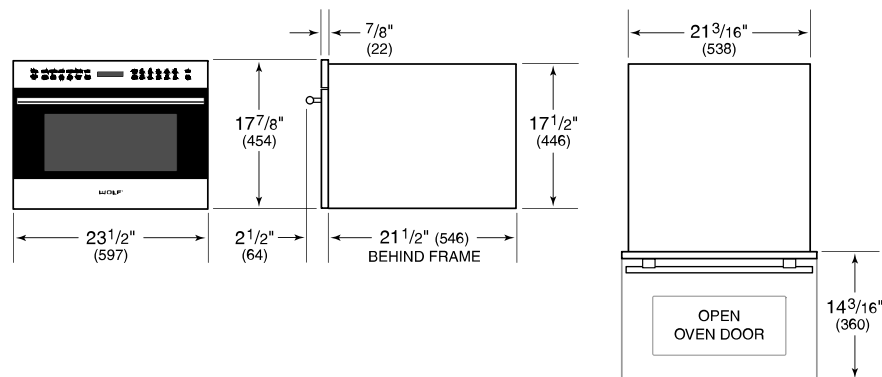

Provides more cooking power than a traditional microwave with the help of convection and grill

Fits a 33x23cm pan in the 46 L capacity, stainless-steel interior

Frees up counter space with efficient drop-down door design

Micro Bake and Micro Roast modes reduce or completely eliminate preheat times

Coordinates with other Wolf built-in ovens and appliances with various handle and trim options

PRODUCT-SPECIFICATIONS

model	ICBSPO24TE/S/TH
dimensions	597mmW x 454mmH x 546mmD
Capacity	46 L
Door Clearance	360mm
weight	36 kg
power-cord-length	1.8 Meters
receptacle	grounding-type (earthed), IEC inlet

NOTE: Dimensions in parenthesis are in millimeters unless otherwise specified

DIMENSIONS

FLUSH INSTALLATION

*Will be visible and should be finished to match cabinetry.
 **Dimension provides minimum reveals.